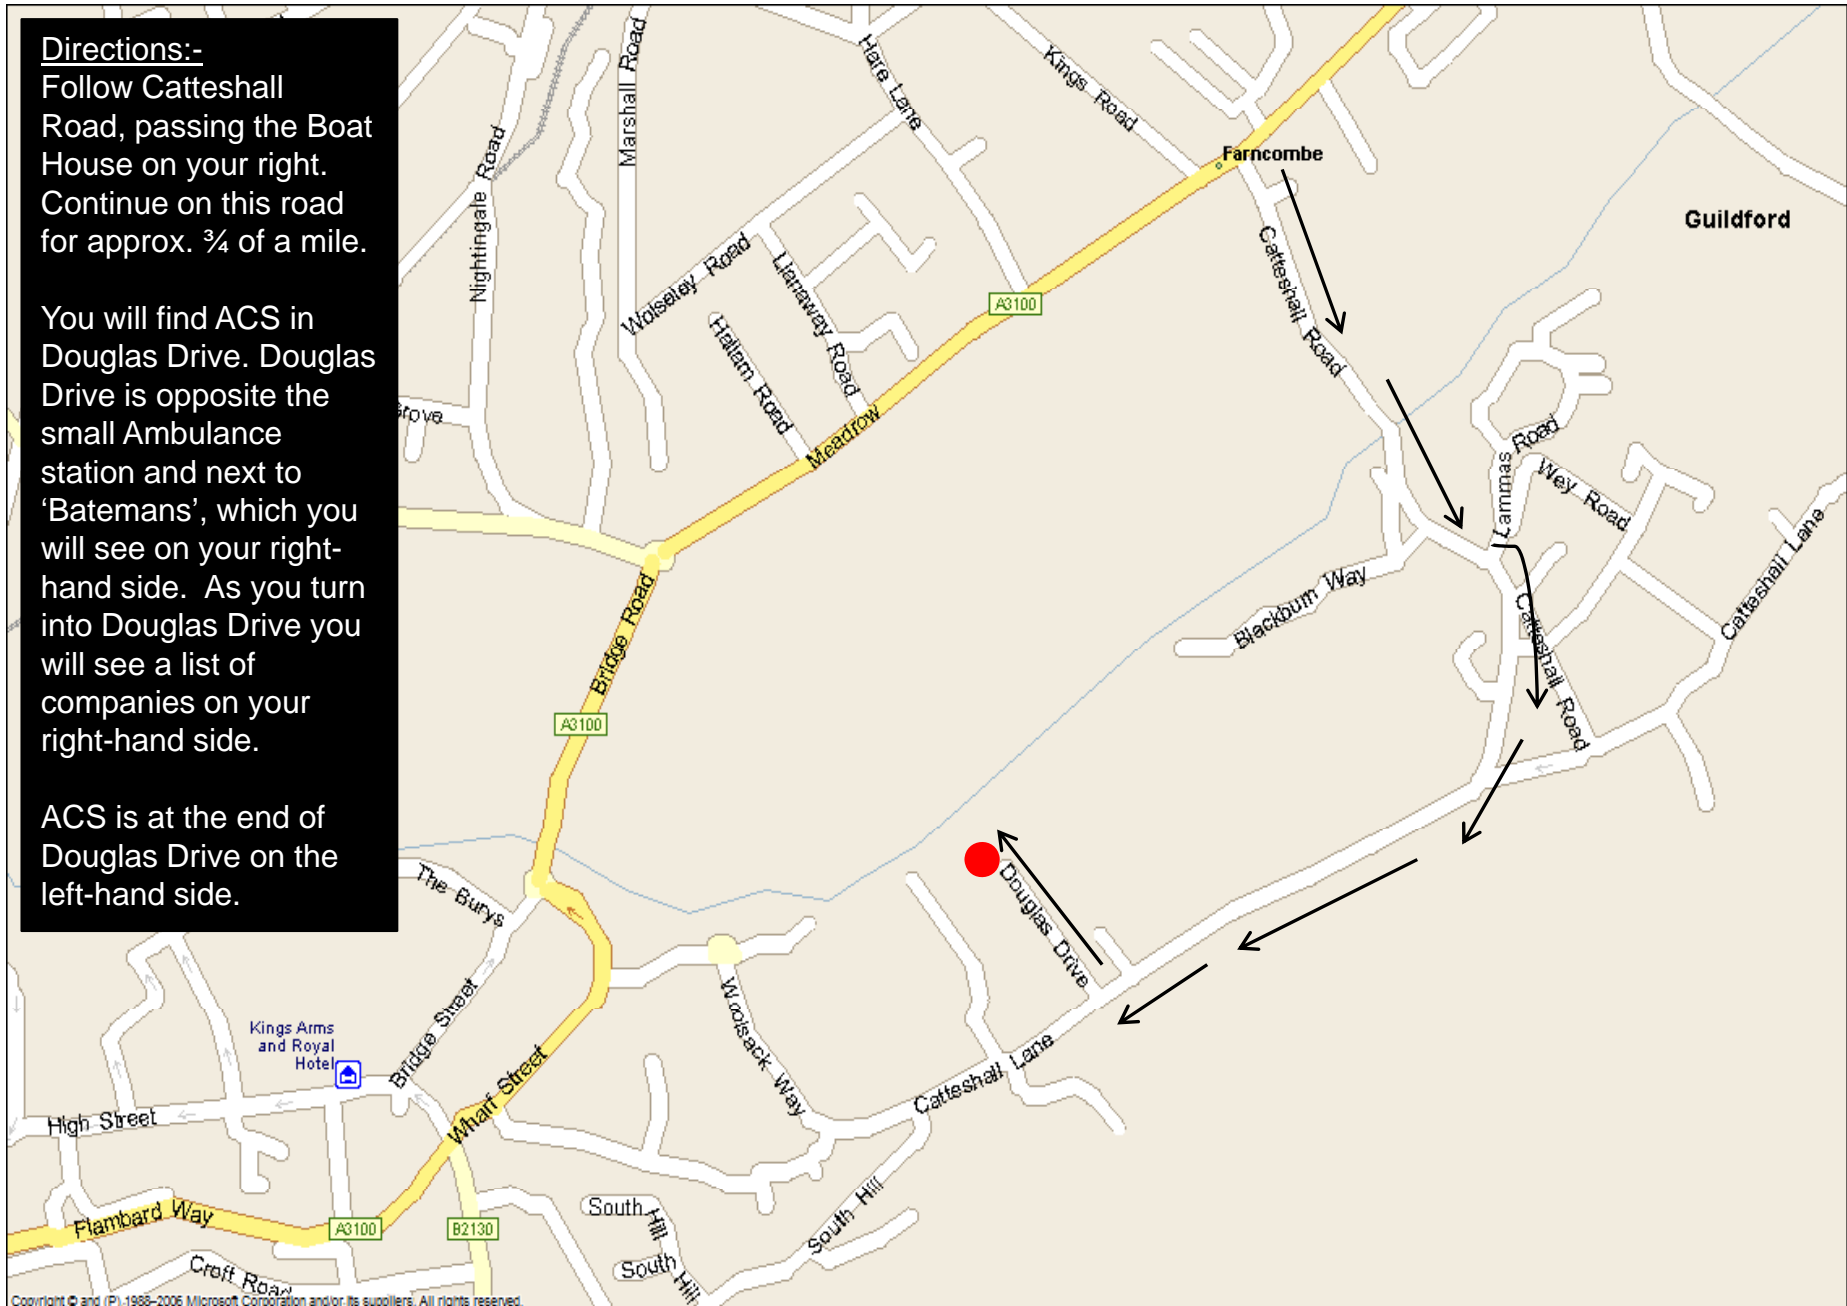

**Aerial Camera Systems**  
Innovation House  
Douglas Drive  
Godalming  
Surrey GU7 1JX  
Tel: +44 (0) 1483 426767

**Directions:-**

Follow Catteshall Road, passing the Boat House on your right. Continue on this road for approx.  $\frac{3}{4}$  of a mile.

You will find ACS in Douglas Drive. Douglas Drive is opposite the small Ambulance station and next to 'Batemans', which you will see on your right-hand side. As you turn into Douglas Drive you will see a list of companies on your right-hand side.

ACS is at the end of Douglas Drive on the left-hand side.

### By Air

London Heathrow – approximately 30 miles from ACS

London Gatwick – approximately 35 miles from ACS