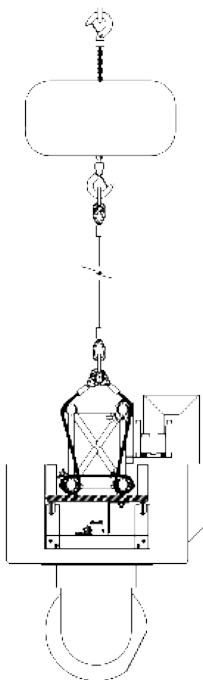

Large Flown track - Standard configuration